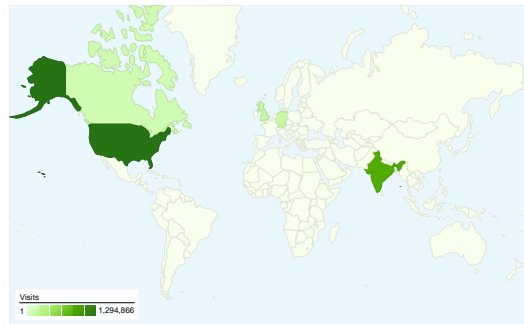

Site Usage

4,483,996 Visits

14.08% Bounce Rate

7,290,303 Pageviews

00:01:50 Avg. Time on Site

1.63 Pages/Visit

46.25% % New Visits

Visitors Overview

Visitors
2,350,205

Map Overlay world

Traffic Sources Overview

- **Search Engines**
4,061,534.00 (90.58%)
- **Referring Sites**
230,162.00 (5.13%)
- **Direct Traffic**
192,299.00 (4.29%)
- **Other**
1 (> 0.00%)

4,483,996 visits came from 222 countries/territories

Site Usage

Country/Territory	Visits	Pages/Visit	Avg. Time on Site	% New Visits	Bounce Rate
United States	1,294,866	1.70	00:01:53	46.13%	14.08%
India	857,876	1.86	00:02:18	46.78%	14.04%
United Kingdom	190,282	1.76	00:01:51	46.86%	13.75%
Germany	186,216	1.45	00:01:36	46.42%	15.25%
Canada	130,409	1.69	00:01:49	46.26%	12.54%
France	108,247	1.27	00:01:15	48.34%	14.27%
Brazil	101,169	1.52	00:01:49	48.81%	15.24%
Spain	99,331	1.30	00:01:23	45.65%	13.44%
Italy	95,934	1.34	00:01:32	45.78%	14.18%

China	77,953	1.34	00:01:12	64.19%	15.62%
1 - 10 of 222					

Pages on this site were viewed a total of 7,290,303 times

 **7,290,303** Pageviews

 **6,355,908** Unique Views

 **14.13%** Bounce Rate

Top Content