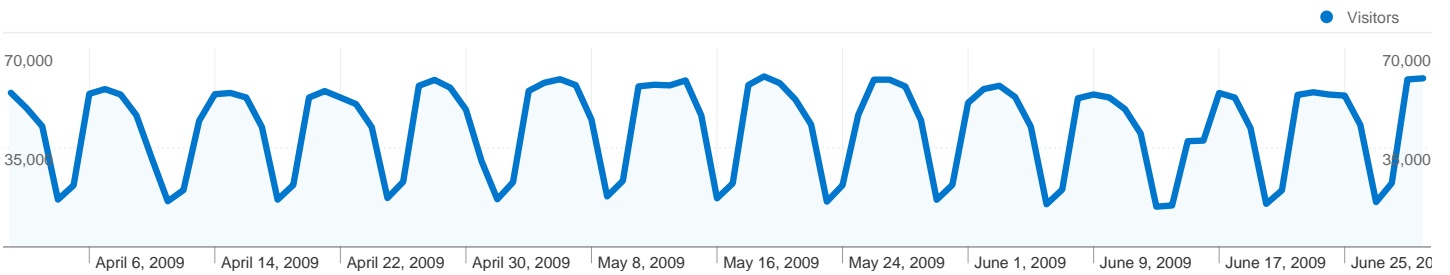

Site Usage

4,483,996 Visits

14.08% Bounce Rate

7,290,303 Pageviews

00:01:50 Avg. Time on Site

1.63 Pages/Visit

46.25% % New Visits

Visitors Overview

Visitors
2,350,205

Map Overlay world

Traffic Sources Overview

- **Search Engines**
4,061,534.00 (90.58%)
- **Referring Sites**
230,162.00 (5.13%)
- **Direct Traffic**
192,299.00 (4.29%)
- **Other**
1 (> 0.00%)

2,350,205 people visited this site

4,483,996 Visits

2,350,205 Absolute Unique Visitors

7,290,303 Pageviews

1.63 Average Pageviews

00:01:50 Time on Site

14.08% Bounce Rate

46.25% New Visits

4,483,996 visits came from 222 countries/territories

Site Usage

Country/Territory	Visits	Pages/Visit	Avg. Time on Site	% New Visits	Bounce Rate
United States	1,294,866	1.70	00:01:53	46.13%	14.08%
India	857,876	1.86	00:02:18	46.78%	14.04%
United Kingdom	190,282	1.76	00:01:51	46.86%	13.75%
Germany	186,216	1.45	00:01:36	46.42%	15.25%
Canada	130,409	1.69	00:01:49	46.26%	12.54%
France	108,247	1.27	00:01:15	48.34%	14.27%
Brazil	101,169	1.52	00:01:49	48.81%	15.24%
Spain	99,331	1.30	00:01:23	45.65%	13.44%
Italy	95,934	1.34	00:01:32	45.78%	14.18%