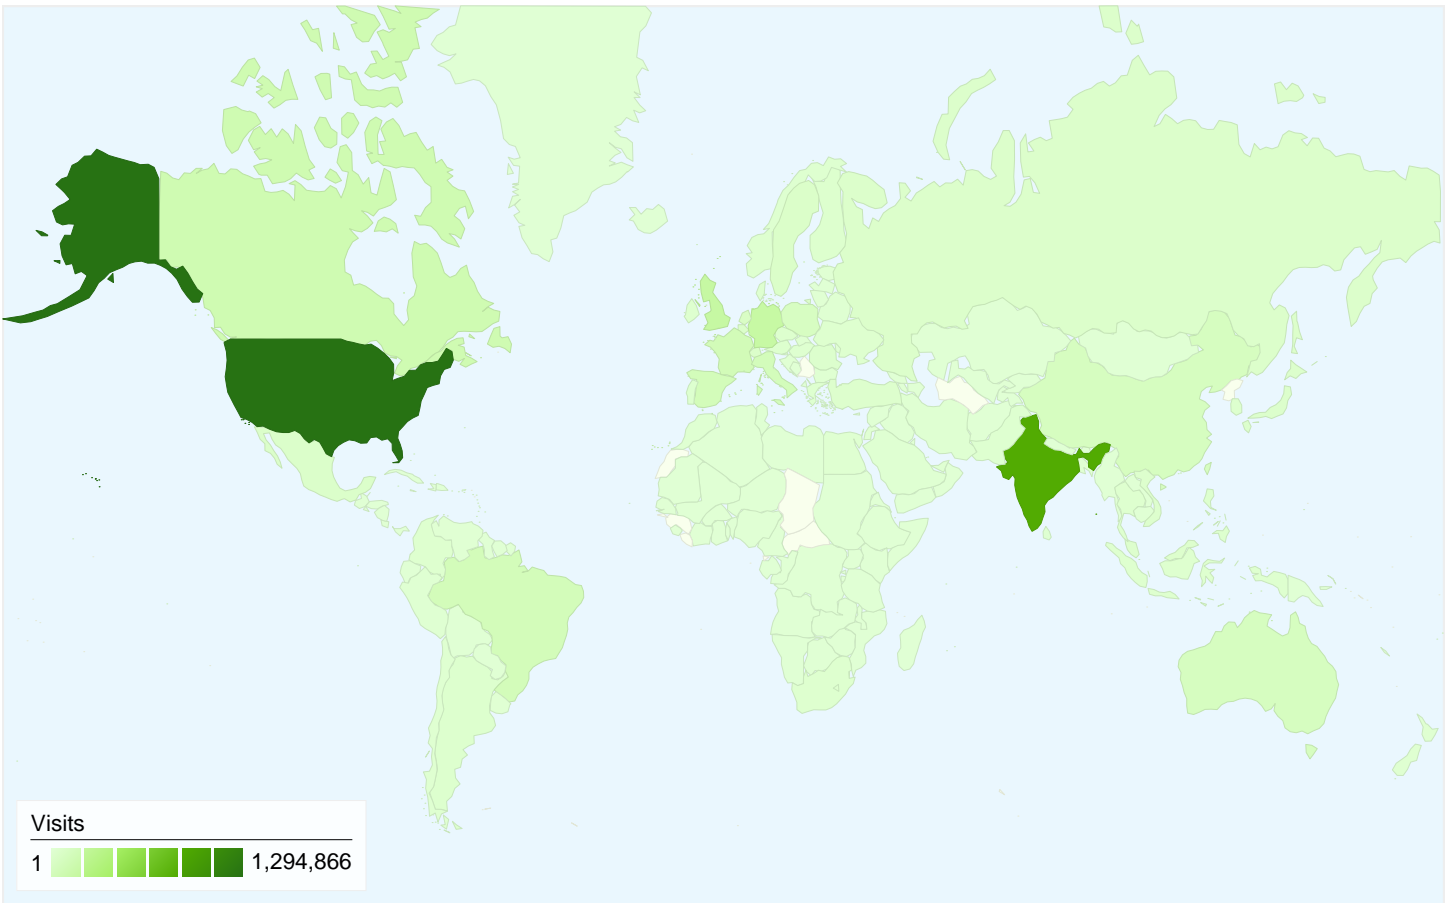

Visitors
2,350,205

Map Overlay world

Traffic Sources Overview

- **Search Engines**
4,061,534.00 (90.58%)
- **Referring Sites**
230,162.00 (5.13%)
- **Direct Traffic**
192,299.00 (4.29%)
- **Other**
1 (> 0.00%)

2,350,205 people visited this site

4,483,996 Visits

2,350,205 Absolute Unique Visitors

7,290,303 Pageviews

1.63 Average Pageviews

00:01:50 Time on Site

14.08% Bounce Rate

46.25% New Visits

All traffic sources sent a total of 4,483,996 visits

4.29% Direct Traffic

5.13% Referring Sites

90.58% Search Engines

- **Search Engines**
4,061,534.00 (90.58%)
- **Referring Sites**
230,162.00 (5.13%)
- **Direct Traffic**
192,299.00 (4.29%)
- **Other**
1 (> 0.00%)

4,483,996 visits came from 222 countries/territories

Site Usage

Country/Territory	Visits	Pages/Visit	Avg. Time on Site	% New Visits	Bounce Rate
United States	1,294,866	1.70	00:01:53	46.13%	14.08%
India	857,876	1.86	00:02:18	46.78%	14.04%
United Kingdom	190,282	1.76	00:01:51	46.86%	13.75%
Germany	186,216	1.45	00:01:36	46.42%	15.25%
Canada	130,409	1.69	00:01:49	46.26%	12.54%
France	108,247	1.27	00:01:15	48.34%	14.27%
Brazil	101,169	1.52	00:01:49	48.81%	15.24%
Spain	99,331	1.30	00:01:23	45.65%	13.44%
Italy	95,934	1.34	00:01:32	45.78%	14.18%