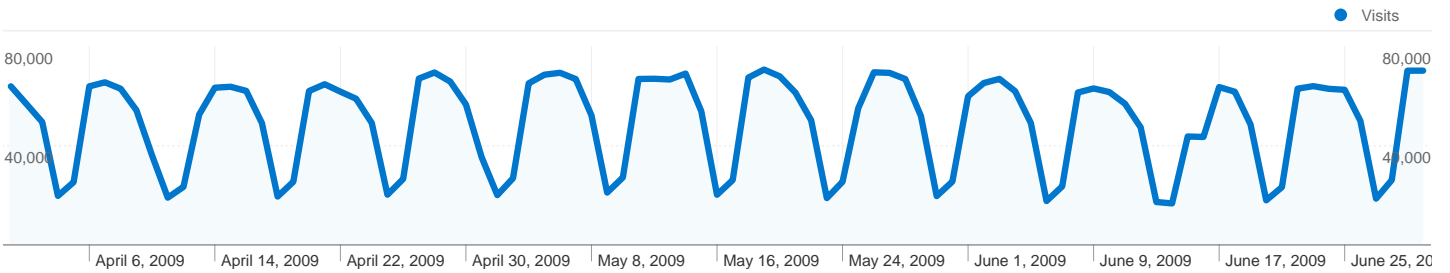

All traffic sources sent a total of 4,483,996 visits

4.29% Direct Traffic

5.13% Referring Sites

90.58% Search Engines

- **Search Engines**
  4,061,534.00 (90.58%)
- **Referring Sites**
  230,162.00 (5.13%)
- **Direct Traffic**
  192,299.00 (4.29%)
- **Other**
  1 (> 0.00%)

Top Traffic Sources

Sources	Visits	% visits	Keywords	Visits	% visits
google (organic)	4,039,104	90.08%	javascript map	3,600	0.25%
(direct) ((none))	192,299	4.29%	java.net.connectexception:	1,707	0.12%
javaranch.com (referral)	122,782	2.74%	http status 404	1,448	0.10%
saloon.javaranch.com (referral)	40,408	0.90%	java isnumeric	1,346	0.09%
yahoo (organic)	14,312	0.32%	jdk 1.5 free download	1,297	0.09%