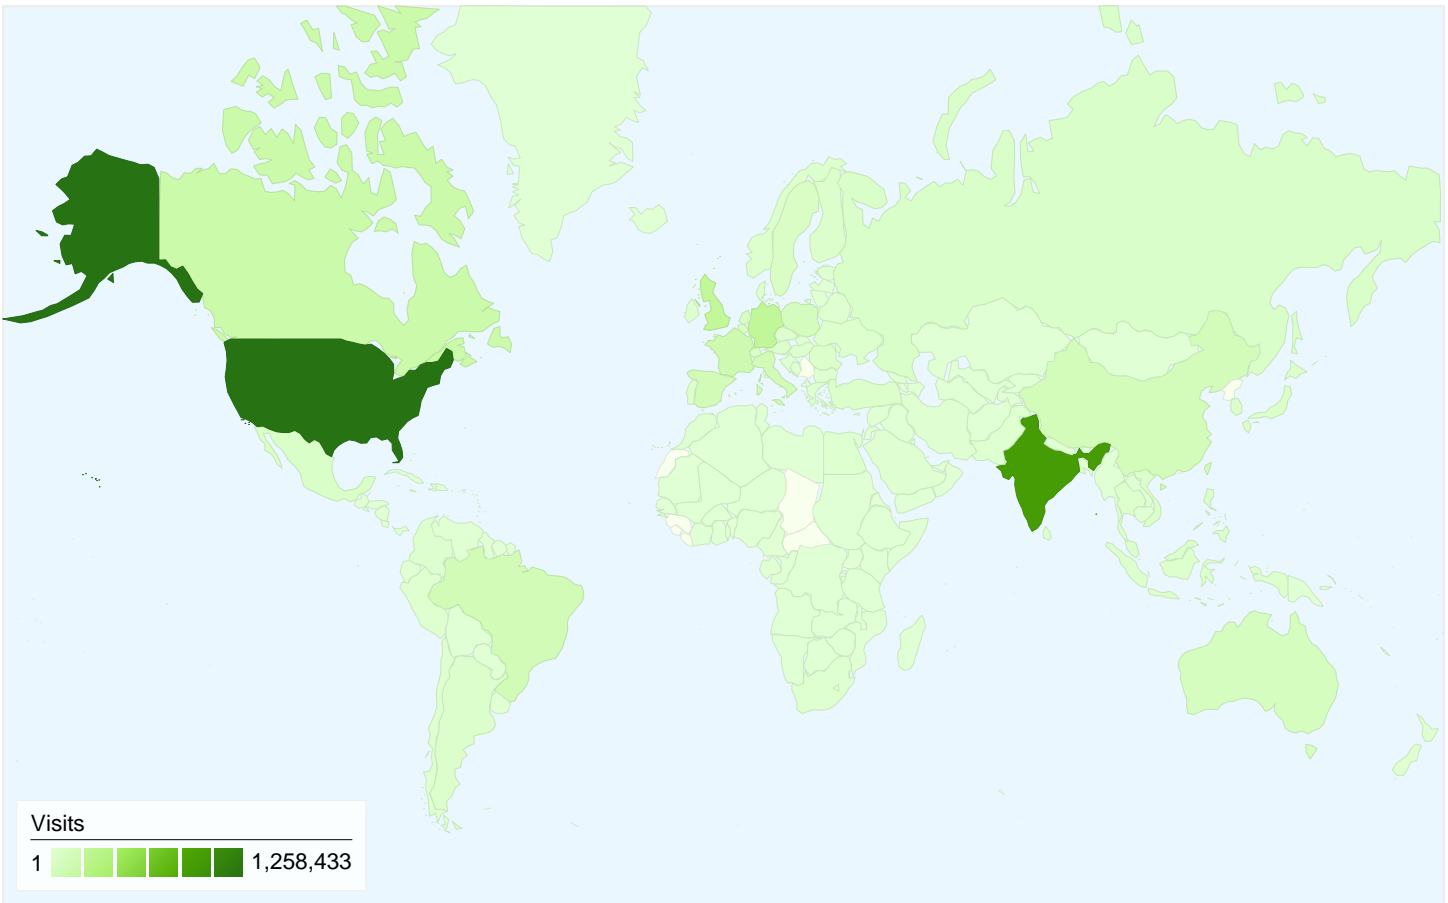

Visitors
2,570,792

Map Overlay world

Traffic Sources Overview

- **Search Engines**
4,457,116.00 (90.79%)
- **Direct Traffic**
235,730.00 (4.80%)
- **Referring Sites**
216,599.00 (4.41%)
- **Other**
4 (> 0.00%)

2,570,792 people visited this site

4,909,449 Visits

2,570,792 Absolute Unique Visitors

7,845,450 Pageviews

1.60 Average Pageviews

00:01:45 Time on Site

81.96% Bounce Rate

44.97% New Visits

All traffic sources sent a total of 4,909,449 visits

4.80% Direct Traffic

4.41% Referring Sites

90.79% Search Engines

- Search Engines
4,457,116.00 (90.79%)
- Direct Traffic
235,730.00 (4.80%)
- Referring Sites
216,599.00 (4.41%)
- Other
4 (> 0.00%)

4,909,449 visits came from 220 countries/territories

Site Usage

Country/Territory	Visits	Pages/Visit	Avg. Time on Site	% New Visits	Bounce Rate
United States	1,258,433	1.67	00:01:47	44.92%	81.85%
India	945,463	1.87	00:02:12	47.21%	77.89%
Germany	220,535	1.40	00:01:26	43.03%	84.10%
United Kingdom	216,926	1.70	00:01:42	46.06%	82.92%
Canada	152,559	1.63	00:01:47	45.31%	82.19%
France	135,542	1.25	00:01:12	45.36%	85.62%
Brazil	111,656	1.43	00:01:33	45.55%	83.22%
Spain	110,006	1.32	00:01:25	42.64%	84.12%
Italy	109,682	1.30	00:01:28	44.16%	83.73%