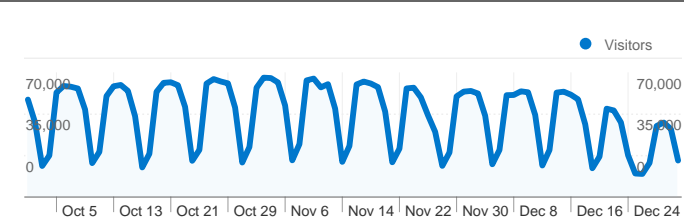

Site Usage

4,909,449 Visits

81.96% Bounce Rate

7,845,450 Pageviews

00:01:45 Avg. Time on Site

1.60 Pages/Visit

44.97% % New Visits

Visitors Overview

2,570,792 people visited this site

4,909,449 Visits

2,570,792 Absolute Unique Visitors

7,845,450 Pageviews

1.60 Average Pageviews

00:01:45 Time on Site

81.96% Bounce Rate

44.97% New Visits

4,909,449 visits came from 220 countries/territories

Site Usage

Country/Territory	Visits	Pages/Visit	Avg. Time on Site	% New Visits	Bounce Rate
United States	1,258,433	1.67	00:01:47	44.92%	81.85%
India	945,463	1.87	00:02:12	47.21%	77.89%
Germany	220,535	1.40	00:01:26	43.03%	84.10%
United Kingdom	216,926	1.70	00:01:42	46.06%	82.92%
Canada	152,559	1.63	00:01:47	45.31%	82.19%
France	135,542	1.25	00:01:12	45.36%	85.62%
Brazil	111,656	1.43	00:01:33	45.55%	83.22%
Spain	110,006	1.32	00:01:25	42.64%	84.12%
Italy	109,682	1.30	00:01:28	44.16%	83.73%

China	95,201	1.31	00:01:04	63.08%	87.09%
1 - 10 of 220					

Pages on this site were viewed a total of 7,845,450 times

 **7,845,450** Pageviews

 **6,796,319** Unique Views

 **82.07%** Bounce Rate

Top Content