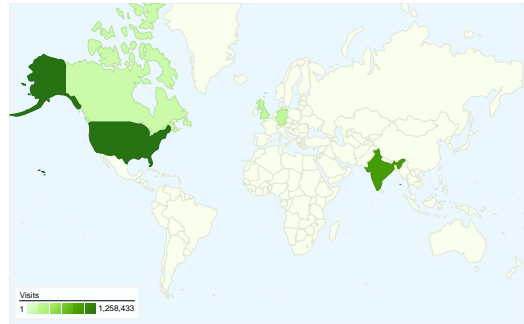

Site Usage

4,909,449 Visits

81.96% Bounce Rate

7,845,450 Pageviews

00:01:45 Avg. Time on Site

1.60 Pages/Visit

44.97% % New Visits

Visitors Overview

Visitors
2,570,792

Map Overlay world

Traffic Sources Overview

- **Search Engines**
4,457,116.00 (90.79%)
- **Direct Traffic**
235,730.00 (4.80%)
- **Referring Sites**
216,599.00 (4.41%)
- **Other**
4 (> 0.00%)

All traffic sources sent a total of 4,909,449 visits

4.80% Direct Traffic

4.41% Referring Sites

90.79% Search Engines

- Search Engines
4,457,116.00 (90.79%)
- Direct Traffic
235,730.00 (4.80%)
- Referring Sites
216,599.00 (4.41%)
- Other
4 (> 0.00%)

4,909,449 visits came from 220 countries/territories

Site Usage

Country/Territory	Visits	Pages/Visit	Avg. Time on Site	% New Visits	Bounce Rate
United States	1,258,433	1.67	00:01:47	44.92%	81.85%
India	945,463	1.87	00:02:12	47.21%	77.89%
Germany	220,535	1.40	00:01:26	43.03%	84.10%
United Kingdom	216,926	1.70	00:01:42	46.06%	82.92%
Canada	152,559	1.63	00:01:47	45.31%	82.19%
France	135,542	1.25	00:01:12	45.36%	85.62%
Brazil	111,656	1.43	00:01:33	45.55%	83.22%
Spain	110,006	1.32	00:01:25	42.64%	84.12%
Italy	109,682	1.30	00:01:28	44.16%	83.73%