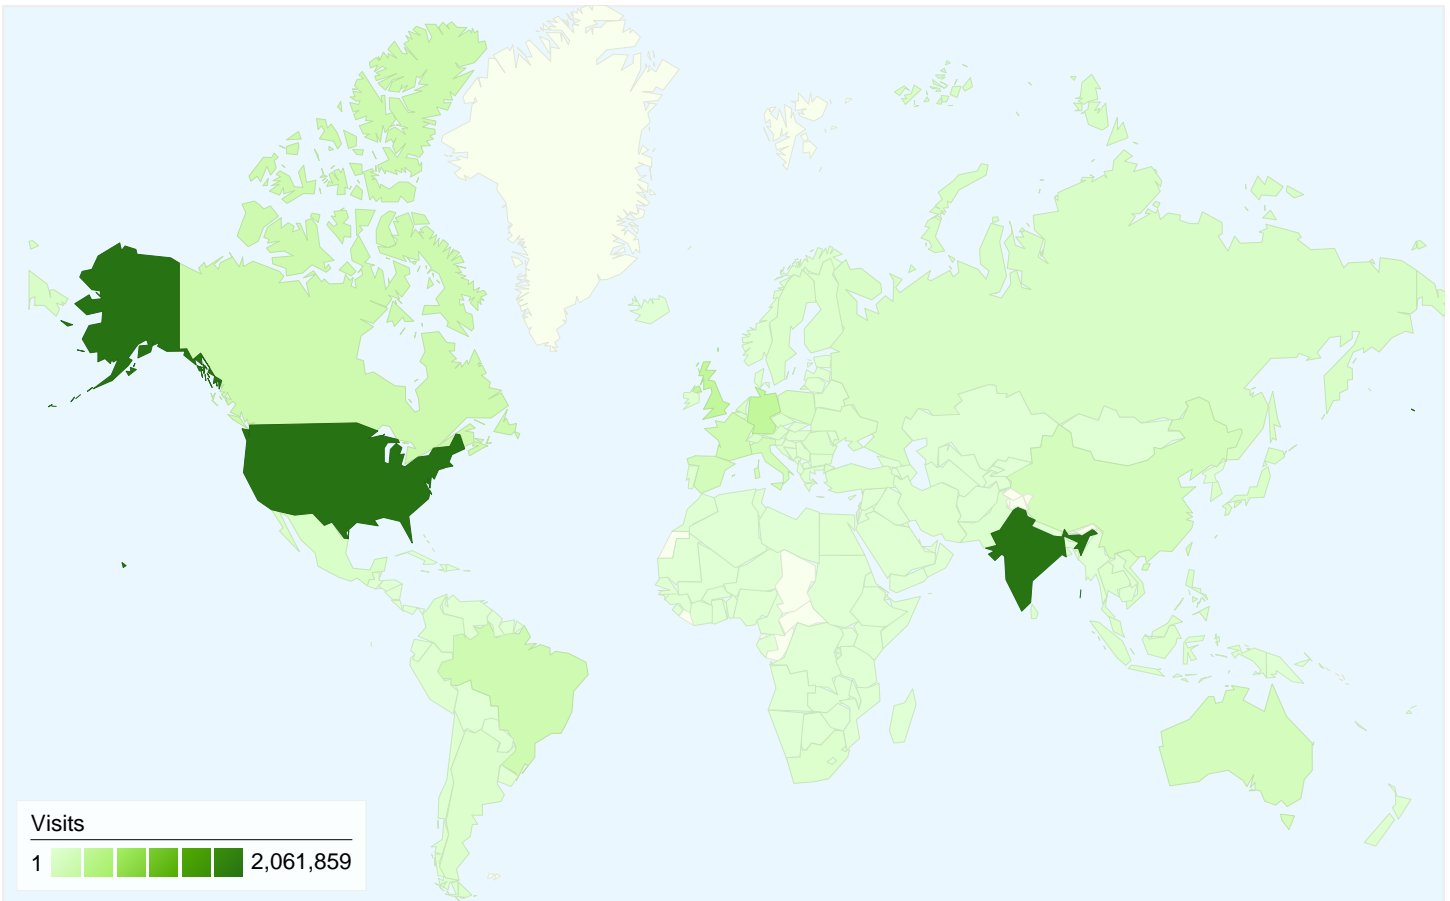

**Visitors**  
**4,262,508**

**Map Overlay**

**Traffic Sources Overview**

- **Search Engines**  
7,522,636.00 (87.96%)
- **Referring Sites**  
598,324.00 (7.00%)
- **Direct Traffic**  
431,665.00 (5.05%)
- **Other**  
10 (> 0.00%)

Browser	Visits	% visits
Firefox	3,726,500	43.57%
Chrome	2,343,266	27.40%
Internet Explorer	2,056,598	24.05%
Safari	215,421	2.52%
Opera	128,046	1.50%

All traffic sources sent a total of 8,552,635 visits

5.05% Direct Traffic

7.00% Referring Sites

87.96% Search Engines

- Search Engines  
7,522,636.00 (87.96%)
- Referring Sites  
598,324.00 (7.00%)
- Direct Traffic  
431,665.00 (5.05%)
- Other  
10 (> 0.00%)

**8,552,635 visits came from 221 countries/territories**

Site Usage

Country/Territory	Visits	Pages/Visit	Avg. Time on Site	% New Visits	Bounce Rate
<b>United States</b>	<b>2,061,859</b>	1.43	00:01:26	41.66%	83.30%
<b>India</b>	<b>2,031,894</b>	1.49	00:01:44	42.00%	79.99%
<b>Germany</b>	<b>351,977</b>	1.32	00:01:13	37.34%	84.60%
<b>United Kingdom</b>	<b>343,928</b>	1.50	00:01:32	40.51%	83.48%
<b>Canada</b>	<b>220,423</b>	1.43	00:01:25	41.43%	83.39%
<b>Brazil</b>	<b>215,364</b>	1.30	00:01:17	40.91%	83.65%
<b>France</b>	<b>207,703</b>	1.23	00:01:07	38.39%	85.14%
<b>Italy</b>	<b>159,702</b>	1.33	00:01:27	37.91%	82.39%
<b>Spain</b>	<b>152,099</b>	1.30	00:01:21	37.52%	83.24%