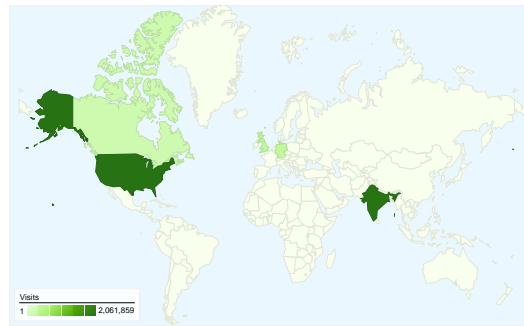

**Site Usage**

**8,552,652** Visits

**82.75%** Bounce Rate

**11,967,686** Pageviews

**00:01:27** Avg. Time on Site

**1.40** Pages/Visit

**41.29%** % New Visits

**Visitors Overview**

**Visitors**  
**4,262,508**

**Map Overlay**

**Traffic Sources Overview**

- **Search Engines**  
7,522,636.00 (87.96%)
- **Referring Sites**  
598,324.00 (7.00%)
- **Direct Traffic**  
431,665.00 (5.05%)
- **Other**  
10 (> 0.00%)

## Top Traffic Sources

Sources	Visits	% visits	Keywords	Visits	% visits
google (organic)	7,420,125	86.76%	(other)	2,032,059	39.83%
(direct) ((none))	431,665	5.05%	javascript map	7,303	0.14%
google.co.in (referral)	218,276	2.55%	java.library.path	4,159	0.08%
google.com (referral)	83,805	0.98%	could not reserve enough	3,765	0.07%
javaranch.com (referral)	77,051	0.90%	http status 404	2,996	0.06%

**8,552,635 visits came from 221 countries/territories**

Site Usage

Country/Territory	Visits	Pages/Visit	Avg. Time on Site	% New Visits	Bounce Rate
<b>United States</b>	<b>2,061,859</b>	1.43	00:01:26	41.66%	83.30%
<b>India</b>	<b>2,031,894</b>	1.49	00:01:44	42.00%	79.99%
<b>Germany</b>	<b>351,977</b>	1.32	00:01:13	37.34%	84.60%
<b>United Kingdom</b>	<b>343,928</b>	1.50	00:01:32	40.51%	83.48%
<b>Canada</b>	<b>220,423</b>	1.43	00:01:25	41.43%	83.39%
<b>Brazil</b>	<b>215,364</b>	1.30	00:01:17	40.91%	83.65%
<b>France</b>	<b>207,703</b>	1.23	00:01:07	38.39%	85.14%
<b>Italy</b>	<b>159,702</b>	1.33	00:01:27	37.91%	82.39%
<b>Spain</b>	<b>152,099</b>	1.30	00:01:21	37.52%	83.24%