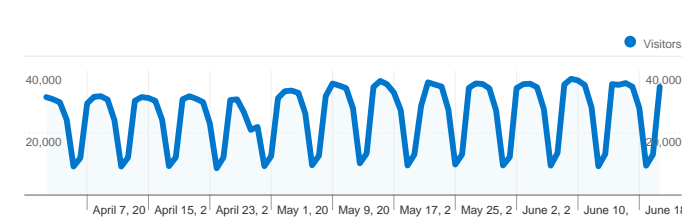

Site Usage

2,717,401 Visits

78.05% Bounce Rate

5,592,397 Pageviews

00:02:09 Avg. Time on Site

2.06 Pages/Visit

51.97% % New Visits

Visitors Overview

All traffic sources sent a total of 2,717,401 visits

-  **4.52%** Direct Traffic
-  **7.53%** Referring Sites
-  **87.94%** Search Engines

- **Search Engines**
2,389,578 (87.94%)
- **Referring Sites**
204,661 (7.53%)
- **Direct Traffic**
122,872 (4.52%)
- **Other**
290 (0.01%)

Site Usage

Country/Territory	Visits	Pages/Visit	Avg. Time on Site	% New Visits	Bounce Rate
United States	818,817	2.26	00:02:22	51.60%	77.16%
India	539,946	2.51	00:02:53	49.95%	72.38%
United Kingdom	130,499	2.23	00:01:58	52.70%	79.17%
Germany	109,795	1.67	00:01:38	52.60%	81.33%
Canada	87,281	2.04	00:02:02	51.50%	78.54%
France	68,898	1.41	00:01:18	55.13%	84.16%
Spain	57,766	1.43	00:01:23	52.95%	83.47%
Italy	55,807	1.41	00:01:29	53.62%	82.91%
Brazil	55,782	1.72	00:01:50	54.39%	79.47%
Australia	47,482	1.67	00:01:35	53.46%	82.10%

Pages on this site were viewed a total of 5,592,397 times

 5,592,397 Pageviews

 4,617,625 Unique Views

 78.05% Bounce Rate

Top Content

Pages	Pageviews	% Pageviews
/cgi-bin/ubb/ultimatebb.cgi	373,466	7.77%
/cgi-bin/ubb/ultimatebb.cgi?ubb=forum&f=24	83,446	1.74%
/cgi-bin/ubb/ultimatebb.cgi?ubb=forum&f=18	54,584	1.14%
/cgi-bin/ubb/ultimatebb.cgi?ubb=login	45,015	0.94%
/cgi-bin/ubb/ultimatebb.cgi?refactoring=	44,471	0.93%