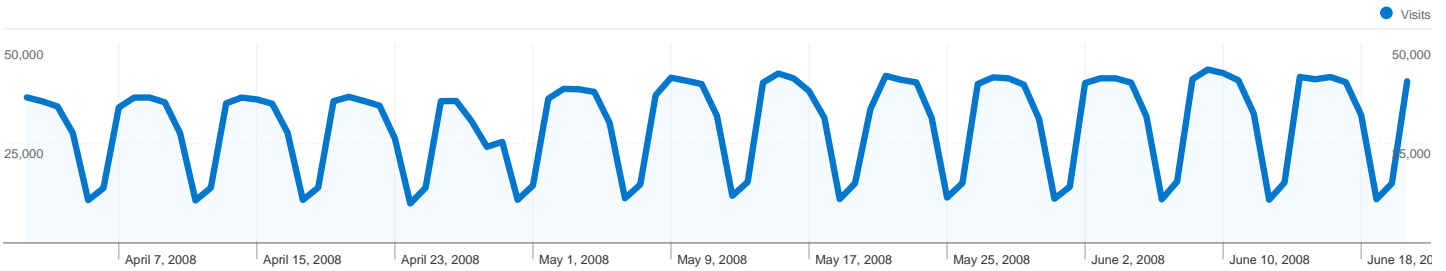

Site Usage

2,717,401 Visits

78.05% Bounce Rate

5,592,397 Pageviews

00:02:09 Avg. Time on Site

2.06 Pages/Visit

51.97% % New Visits

Visitors Overview

5,592,397 Pageviews

2.06 Average Pageviews

00:02:09 Time on Site

78.05% Bounce Rate

52.02% New Visits

Technical Profile

Browser	Visits	% visits	Connection Speed	Visits	% visits
Firefox	1,303,642	47.97%	Unknown	1,336,905	49.20%
Internet Explorer	1,282,932	47.21%	T1	484,975	17.85%
Opera	57,999	2.13%	DSL	483,850	17.81%
Safari	47,171	1.74%	Cable	280,674	10.33%
Mozilla	19,477	0.72%	Dialup	118,732	4.37%

All traffic sources sent a total of 2,717,401 visits

-  **4.52%** Direct Traffic
-  **7.53%** Referring Sites
-  **87.94%** Search Engines

- **Search Engines**
2,389,578 (87.94%)
- **Referring Sites**
204,661 (7.53%)
- **Direct Traffic**
122,872 (4.52%)
- **Other**
290 (0.01%)