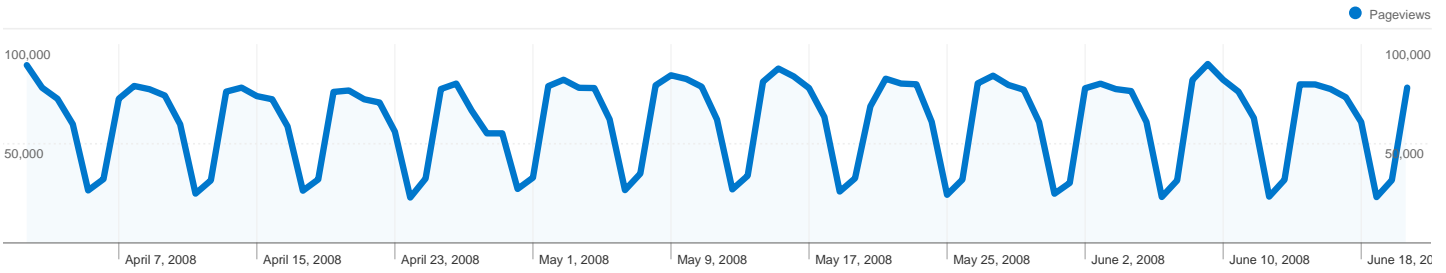

Pages on this site were viewed a total of 5,592,397 times

5,592,397 Pageviews

4,617,625 Unique Views

78.05% Bounce Rate

Top Content

Pages	Pageviews	% Pageviews
/cgi-bin/ubb/ultimatebb.cgi	373,466	7.77%
/cgi-bin/ubb/ultimatebb.cgi?ubb=forum&f=24	83,446	1.74%
/cgi-bin/ubb/ultimatebb.cgi?ubb=forum&f=18	54,584	1.14%
/cgi-bin/ubb/ultimatebb.cgi?ubb=login	45,015	0.94%
/cgi-bin/ubb/ultimatebb.cgi?refactoring=	44,471	0.93%