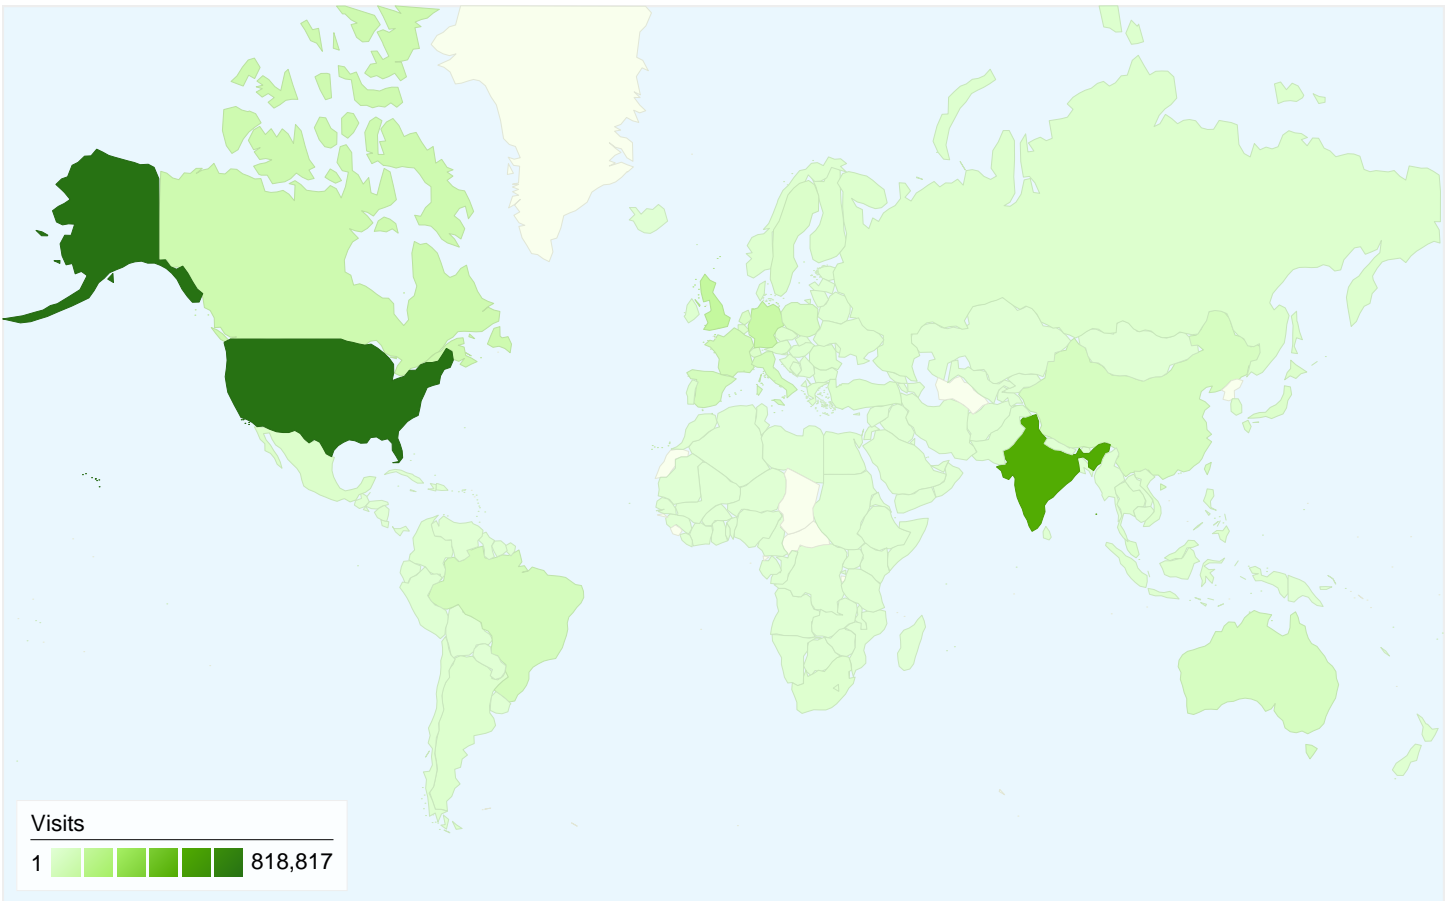

Visitors
1,551,153

Map Overlay world

Traffic Sources Overview

- **Search Engines**
2,389,578 (87.94%)
- **Referring Sites**
204,661 (7.53%)
- **Direct Traffic**
122,872 (4.52%)
- **Other**
290 (0.01%)

Content Overview

All traffic sources sent a total of 2,717,401 visits

-  **4.52%** Direct Traffic
-  **7.53%** Referring Sites
-  **87.94%** Search Engines

- **Search Engines**
2,389,578 (87.94%)
- **Referring Sites**
204,661 (7.53%)
- **Direct Traffic**
122,872 (4.52%)
- **Other**
290 (0.01%)

Top Traffic Sources

Sources	Visits	% visits
google (organic)	2,378,170	87.52%
javaranch.com (referral)	130,010	4.78%
(direct) ((none))	122,872	4.52%
faq.javaranch.com (referral)	28,770	1.06%
yahoo (organic)	7,437	0.27%

Keywords	Visits	% visits
microsoft access for mac	1,471	0.13%
javascript map	1,364	0.12%
javascript hashmap	1,261	0.11%
java.net.connectexception:	1,196	0.10%
<identifier> expected	1,183	0.10%

2,717,401 visits came from 209 countries/territories