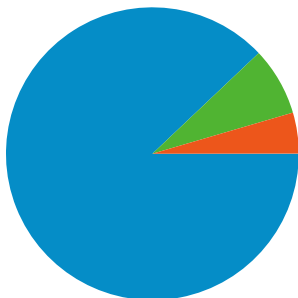

Traffic Sources Overview

- **Search Engines**
  2,389,578 (87.94%)
- **Referring Sites**
  204,661 (7.53%)
- **Direct Traffic**
  122,872 (4.52%)
- **Other**
  290 (0.01%)

Content Overview

Pages	Pageviews	% Pageviews
/cgi-bin/ubb/ultimatebb.cgi	373,466	7.77%
/cgi-	83,446	1.74%
/cgi-	54,584	1.14%
/cgi-	45,015	0.94%
/cgi-	44,471	0.93%