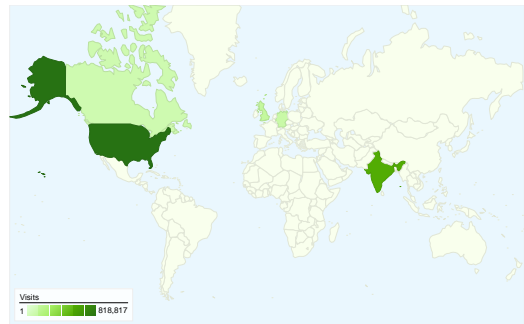

Visitors
1,551,153

Map Overlay world

Traffic Sources Overview

- **Search Engines**
2,389,578 (87.94%)
- **Referring Sites**
204,661 (7.53%)
- **Direct Traffic**
122,872 (4.52%)
- **Other**
290 (0.01%)

Content Overview

All traffic sources sent a total of 2,717,401 visits

-  **4.52%** Direct Traffic
-  **7.53%** Referring Sites
-  **87.94%** Search Engines

- **Search Engines**
2,389,578 (87.94%)
- **Referring Sites**
204,661 (7.53%)
- **Direct Traffic**
122,872 (4.52%)
- **Other**
290 (0.01%)

Top Traffic Sources

Sources	Visits	% visits
google (organic)	2,378,170	87.52%
javaranch.com (referral)	130,010	4.78%
(direct) ((none))	122,872	4.52%
faq.javaranch.com (referral)	28,770	1.06%
yahoo (organic)	7,437	0.27%

Site Usage

Country/Territory	Visits	Pages/Visit	Avg. Time on Site	% New Visits	Bounce Rate
United States	818,817	2.26	00:02:22	51.60%	77.16%
India	539,946	2.51	00:02:53	49.95%	72.38%
United Kingdom	130,499	2.23	00:01:58	52.70%	79.17%
Germany	109,795	1.67	00:01:38	52.60%	81.33%
Canada	87,281	2.04	00:02:02	51.50%	78.54%
France	68,898	1.41	00:01:18	55.13%	84.16%
Spain	57,766	1.43	00:01:23	52.95%	83.47%
Italy	55,807	1.41	00:01:29	53.62%	82.91%
Brazil	55,782	1.72	00:01:50	54.39%	79.47%
Australia	47,482	1.67	00:01:35	53.46%	82.10%