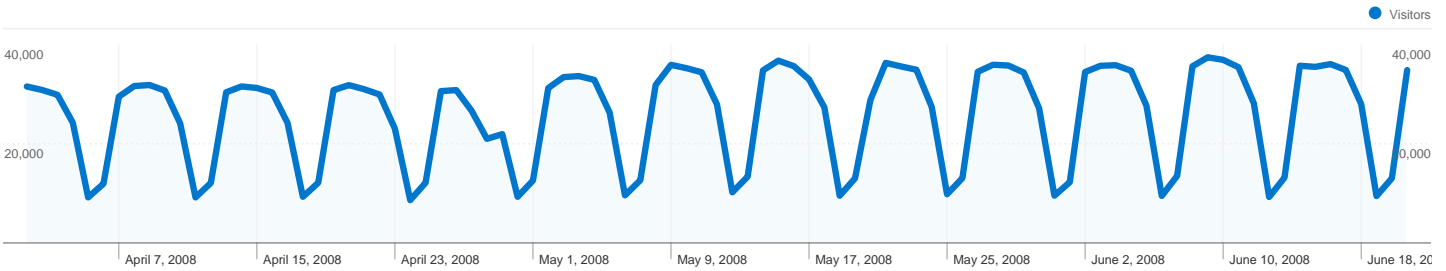

1,551,153 people visited this site

2,717,401 Visits

1,551,153 Absolute Unique Visitors

5,592,397 Pageviews

2.06 Average Pageviews

00:02:09 Time on Site

78.05% Bounce Rate

52.02% New Visits

Technical Profile

Browser	Visits	% visits	Connection Speed	Visits	% visits
Firefox	1,303,642	47.97%	Unknown	1,336,905	49.20%
Internet Explorer	1,282,932	47.21%	T1	484,975	17.85%
Opera	57,999	2.13%	DSL	483,850	17.81%
Safari	47,171	1.74%	Cable	280,674	10.33%
Mozilla	19,477	0.72%	Dialup	118,732	4.37%